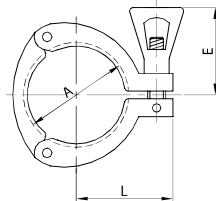

**MORSETTO DOPPIO
HEAVY DUTY CLAMP
COLLIER CLAMP
ABRAZADERA**

K12

DN	A	E	L	gr	
1/2"	12	27,0	35,0	27,0	120
3/4"	19	27,0	35,0	27,0	120
1"	25	53,4	53,0	43,0	220
1 1/2"	38	53,4	53,0	43,0	220
2"	51	67,0	53,0	50,0	260
2 1/2"	63	80,4	53,0	56,5	330
3"	76	94,0	53,0	65,0	400
4"	101	122,0	53,0	85,0	500

**MORSETTO 3 GANASCE
HEAVY DUTY CLAMP 3 PCS.
COLLIER CLAMP 3 PIECES
ABRAZ. 3 MORDAZAS**

K13

DN	A	E	L	gr	
1"	25	53,4	53,0	45,0	270
1 1/2"	38	53,4	53,0	45,0	270
2"	51	67,0	53,0	51,5	330
2 1/2"	63	80,4	53,0	58,2	395
3"	76	94,0	53,0	65,0	425
4"	101	122,0	53,0	81,0	540

**MORSETTO DOPPIO
HEAVY DUTY CLAMP
COLLIER CLAMP
ABRAZADERA**

K15

DN	A	E	L	gr	
1"	25	54,5	53,0	43,7	220
1 1/2"	38	54,5	53,0	43,7	220
2"	51	68,0	53,0	50,5	260
2 1/2"	63	81,5	53,0	57,2	330
3"	76	95,0	53,0	64,0	400
4"	101	123,0	53,0	78,0	500

**MORSETTO DOPPIO
HEAVY DUTY CLAMP
COLLIER CLAMP
ABRAZADERA**

K12 HP

DN	A	L	gr	
5"	127	148,0	95,0	750
6"	152	170,0	111,0	1.450
8"	203	222,0	137,0	1.750

**SEMIRACCORDO CORTO SR.
SHORT WG. FERRULE
FERRULE SR. COURTE
ENLACE CORTO SR.**