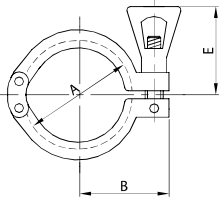

**MORSETTO DOPPIO
HEAVY DUTY CLAMP
COLLIER CLAMP
ABRAZADERA**

K12

DN	A	E	L	gr	
1/2"	12	27,0	35,0	27,0	120
3/4"	19	27,0	35,0	27,0	120
1"	25	53,4	53,0	43,0	220
1 1/2"	38	53,4	53,0	43,0	220
2"	51	67,0	53,0	50,0	260
2 1/2"	63	80,4	53,0	56,5	330
3"	76	94,0	53,0	65,0	400
4"	101	122,0	53,0	85,0	500

**MORSETTO 3 GANASCE
HEAVY DUTY CLAMP 3 PCS.
COLLIER CLAMP 3 PIECES
ABRAZ. 3 MORDAZAS**

K13

DN	A	E	L	gr	
1"	25	53,4	53,0	45,0	270
1 1/2"	38	53,4	53,0	45,0	270
2"	51	67,0	53,0	51,5	330
2 1/2"	63	80,4	53,0	58,2	395
3"	76	94,0	53,0	65,0	425
4"	101	122,0	53,0	81,0	540

**MORSETTO DOPPIO
HEAVY DUTY CLAMP
COLLIER CLAMP
ABRAZADERA**

K15

DN	A	E	L	gr	
1"	25	54,5	53,0	43,7	220
1 1/2"	38	54,5	53,0	43,7	220
2"	51	68,0	53,0	50,5	260
2 1/2"	63	81,5	53,0	57,2	330
3"	76	95,0	53,0	64,0	400
4"	101	123,0	53,0	78,0	500

**MORSETTO DOPPIO
HEAVY DUTY CLAMP
COLLIER CLAMP
ABRAZADERA**

K12 HP

DN	A	L	gr	
5"	127	148,0	95,0	750
6"	152	170,0	111,0	1.450
8"	203	222,0	137,0	1.750

**SEMIRACCORDO CORTO SR.
SHORT WG. FERRULE
FERRULE SR. COURTE
ENLACE CORTO SR.**