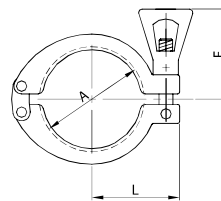

**MORSETTO DOPPIO
HEAVY DUTY CLAMP
COLLIER CLAMP
ABRAZADERA**

K12

DN	A	E	L	gr	
1/2"	12	27,0	35,0	27,0	120
3/4"	19	27,0	35,0	27,0	120
1"	25	53,4	53,0	43,0	220
1 1/2"	38	53,4	53,0	43,0	220
2"	51	67,0	53,0	50,0	260
2 1/2"	63	80,4	53,0	56,5	330
3"	76	94,0	53,0	65,0	400
4"	101	122,0	53,0	85,0	500

**MORSETTO 3 GANASCE
HEAVY DUTY CLAMP 3 PCS.
COLLIER CLAMP 3 PIECES
ABRAZ. 3 MORDAZAS**

K13

DN	A	E	L	gr	
1"	25	53,4	53,0	45,0	270
1 1/2"	38	53,4	53,0	45,0	270
2"	51	67,0	53,0	51,5	330
2 1/2"	63	80,4	53,0	58,2	395
3"	76	94,0	53,0	65,0	425
4"	101	122,0	53,0	81,0	540

**MORSETTO DOPPIO
HEAVY DUTY CLAMP
COLLIER CLAMP
ABRAZADERA**

K15

DN	A	E	L	gr	
1"	25	54,5	53,0	43,7	220
1 1/2"	38	54,5	53,0	43,7	220
2"	51	68,0	53,0	50,5	260
2 1/2"	63	81,5	53,0	57,2	330
3"	76	95,0	53,0	64,0	400
4"	101	123,0	53,0	78,0	500

**MORSETTO DOPPIO
HEAVY DUTY CLAMP
COLLIER CLAMP
ABRAZADERA**

K12 HP

DN	A	L	gr	
5"	127	148,0	95,0	750
6"	152	170,0	111,0	1.450
8"	203	222,0	137,0	1.750

**SEMIRACCORDO CORTO SR.
SHORT WG. FERRULE
FERRULE SR. COURTE
ENLACE CORTO SR.**